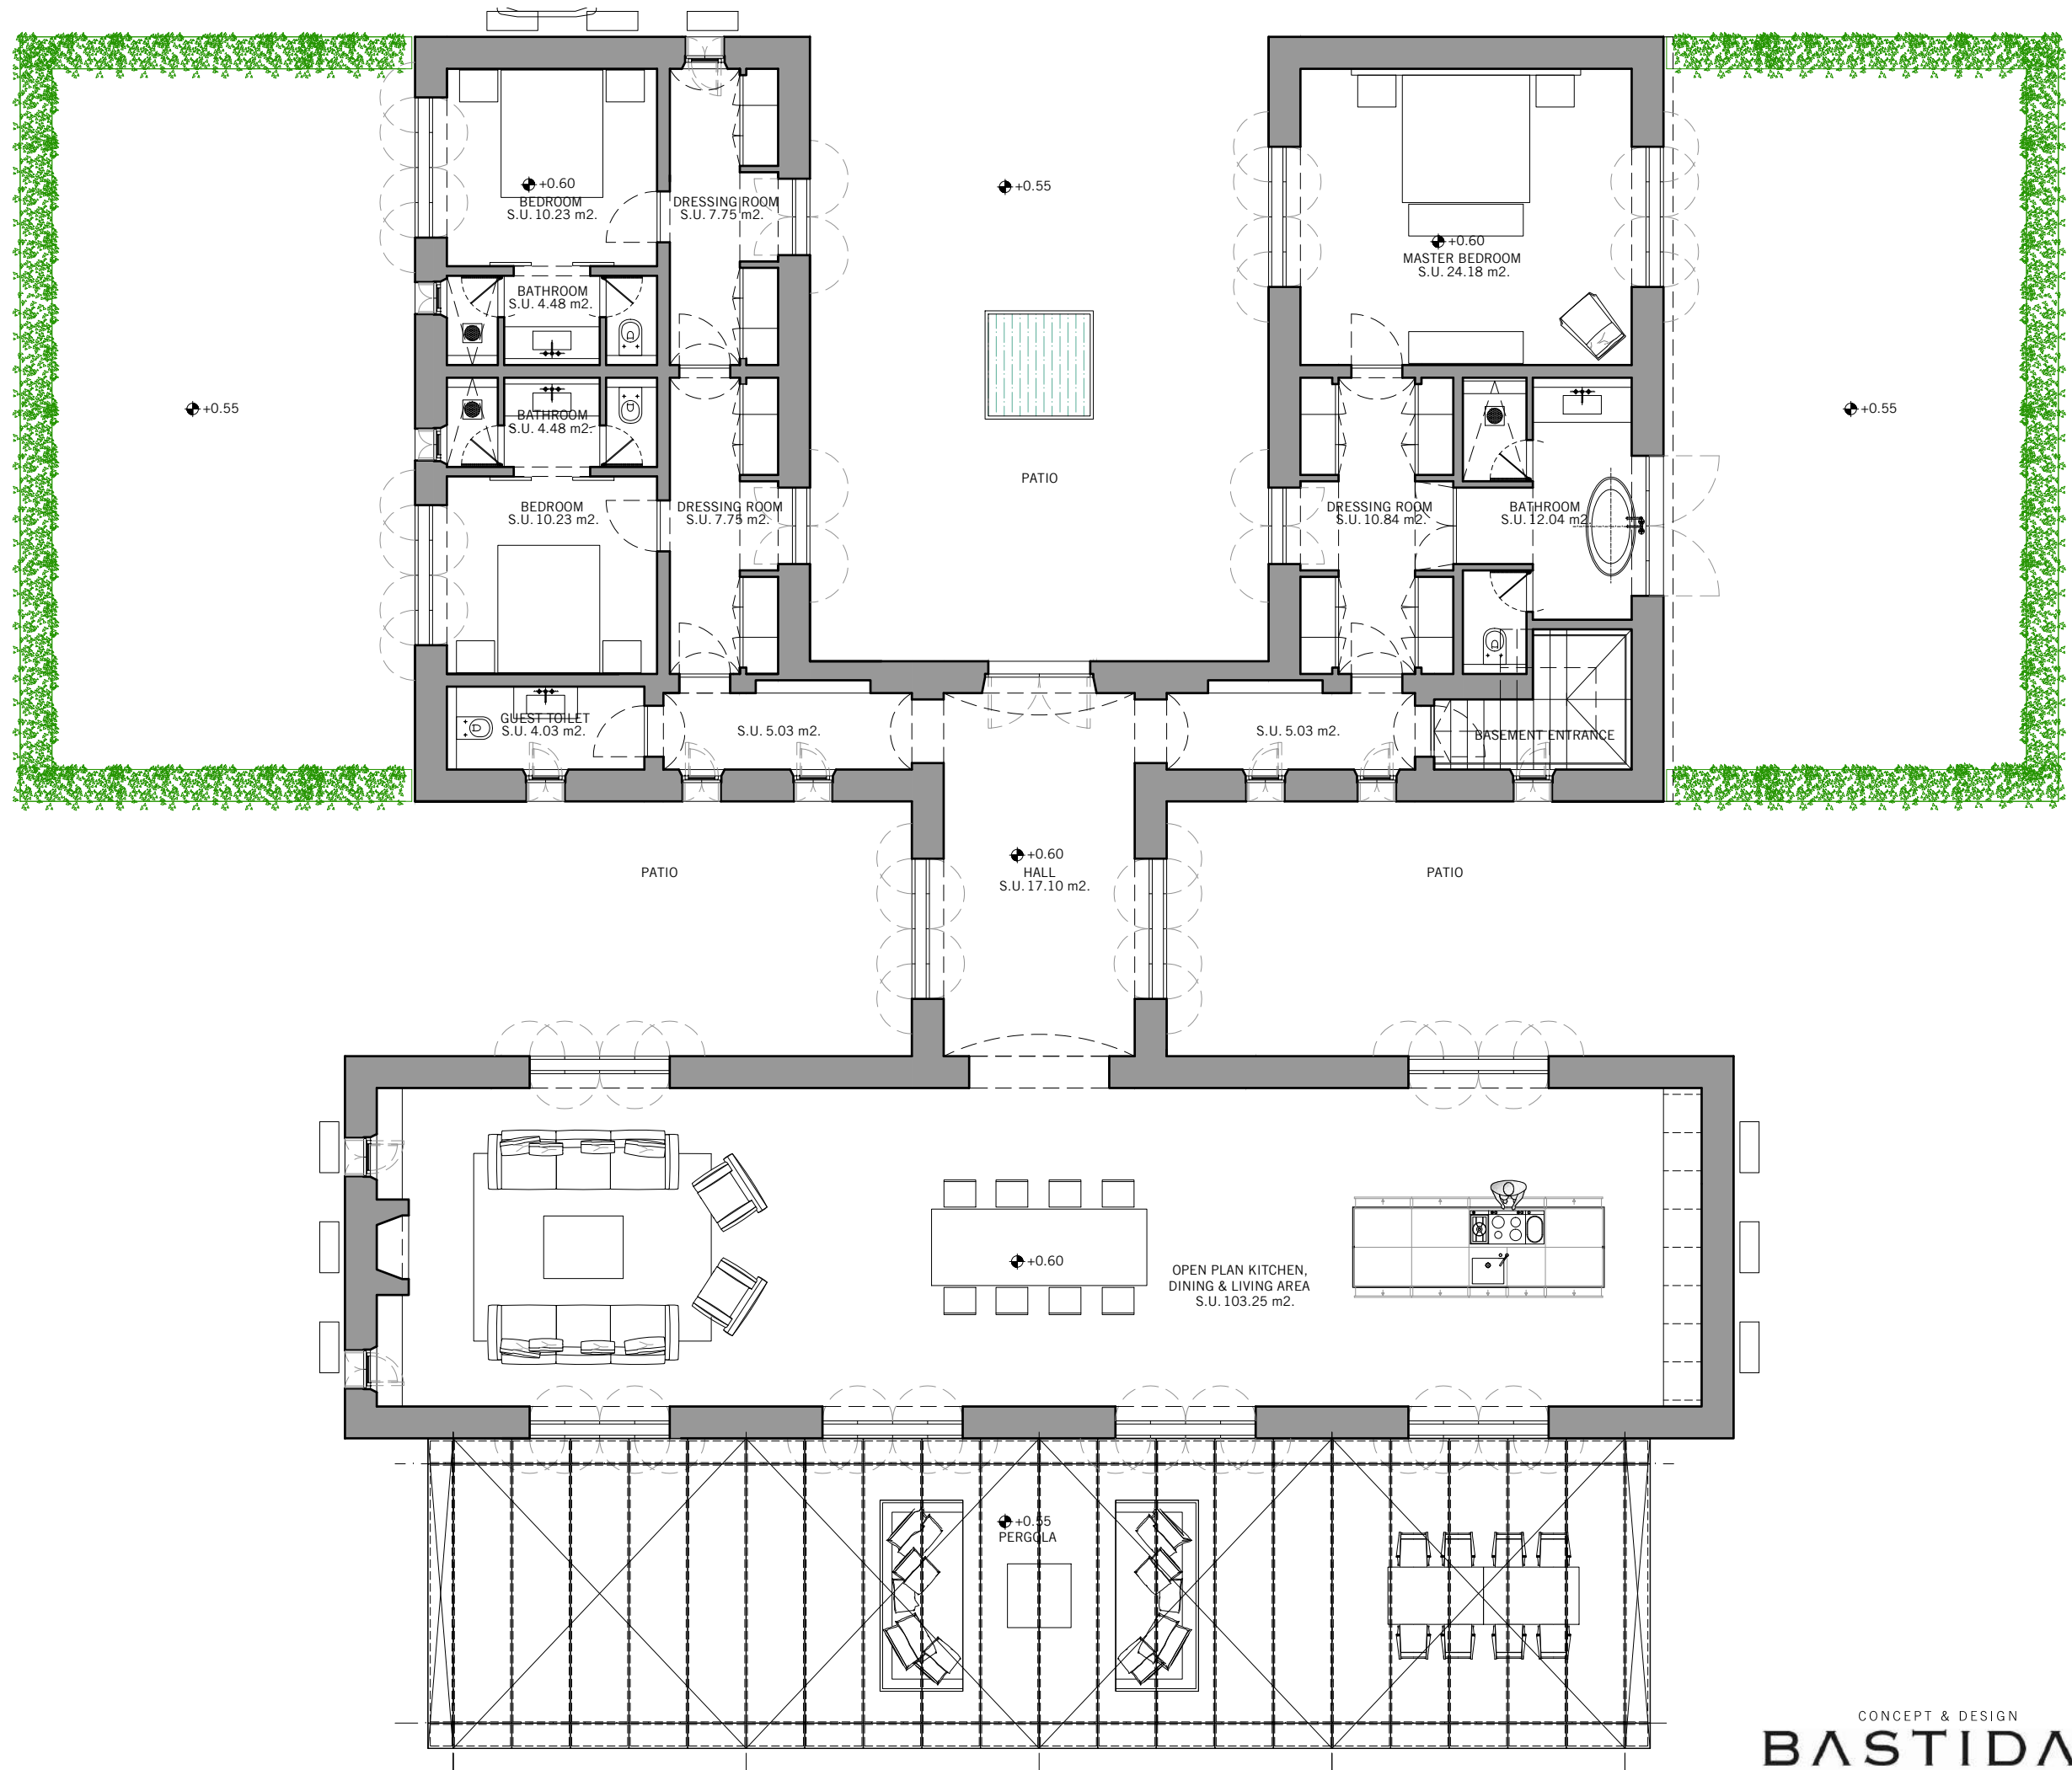

DRAWINGS

BASTIDAS
ARCHITECTURE

BASTIDAS
ARCHITECTURE

VIEWS

BASTIDAS
ARCHITECTURE

BASTIDAS
ARCHITECTURE

BASTIDAS
ARCHITECTURE

BASTIDAS
ARCHITECTURE

BASTIDAS
ARCHITECTURE

PLANS

TOTAL BUILDED SURFACE	
LAND TOTAL	34.882,00 M2
VINEYARD PLANTATION	13.353,00 M2
GROUND FLOOR	619,48 M2
FIRST FLOOR	40,18 M2
BASEMENT	413,37 M2
PÉRGOLA	193,75 M2
POOL 15,00x4,50M	67,50 M2
POOL HOUSE	40,00 M2
TOTAL HOUSING + BASEMENT	1.073,03 M2
TOTAL BUILT AREA	1.113,03 M2

LA BASTIDA B

BASTIDAS
ARCHITECTURE

ALZADO
FRONTAL

ALZADO
FRONTAL

ALZADO
LATERAL

ALZADO
LATERAL

SECCIÓN
TRANSVERSAL

SECCIÓN
TRANSVERSAL

SECCIÓN
LONGITUDINAL

SECCIÓN
LONGITUDINAL

SECCIÓN
TRANSVERSAL

LA BASTIDA C

BASTIDAS
ARCHITECTURE

ALZADO
FRONTAL

ALZADO
FRONTAL

ALZADO
LATERAL