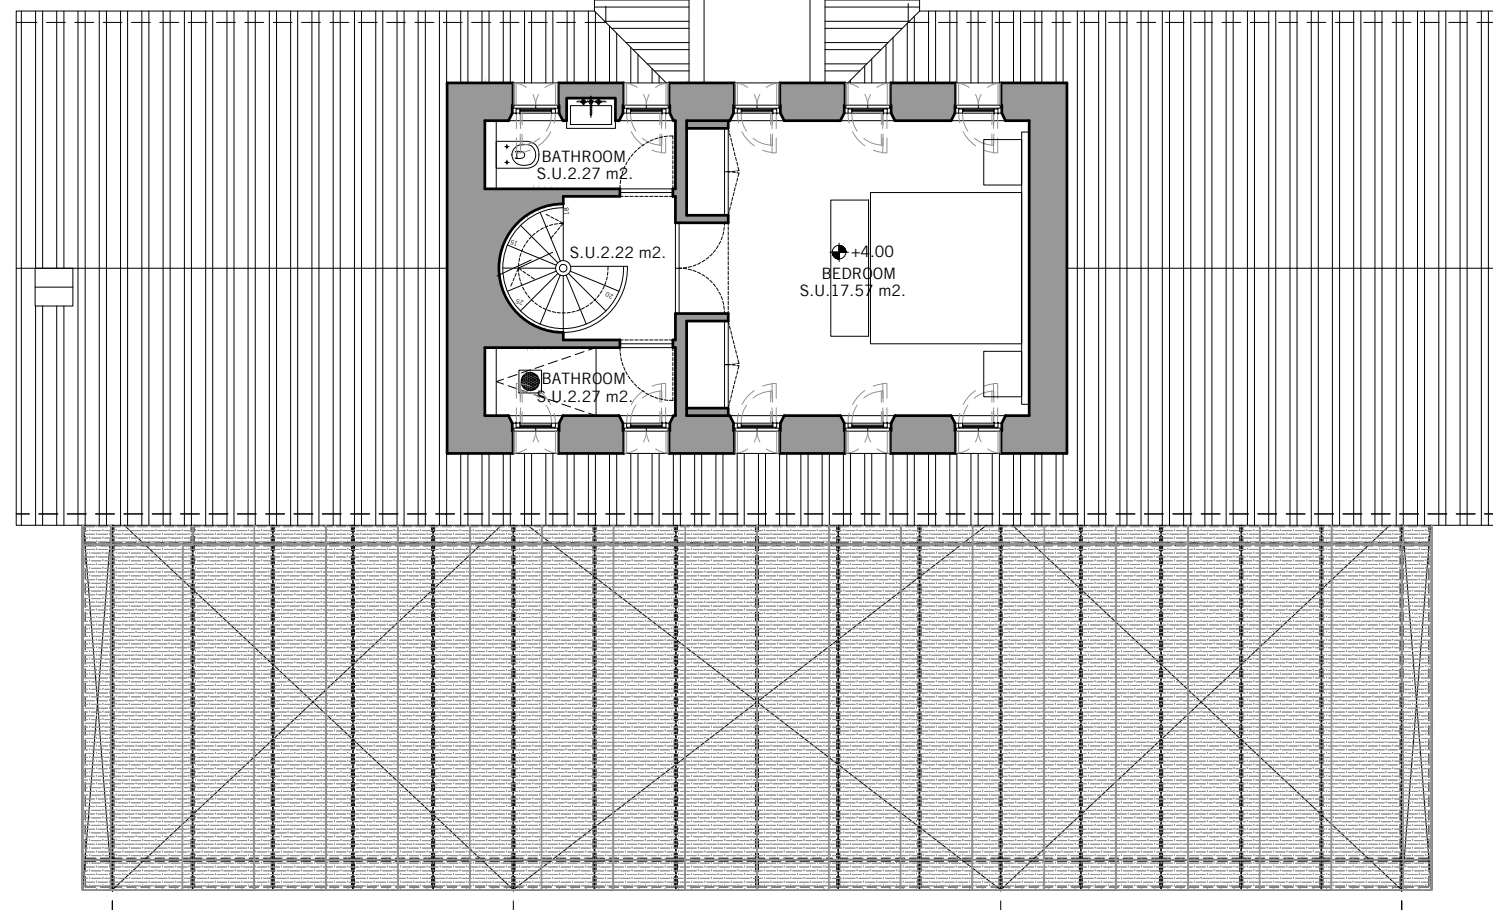

BASTIDAS
ARCHITECTURE

PLANS

TOTAL BUILDED SURFACE	
LAND TOTAL	34.882,00 M2
VINEYARD PLANTATION	13.353,00 M2
GROUND FLOOR	619,48 M2
FIRST FLOOR	40,18 M2
BASEMENT	413,37 M2
PÉRGOLA	193,75 M2
POOL 15,00x4,50M	67,50 M2
POOL HOUSE	40,00 M2
TOTAL HOUSING + BASEMENT	1.073,03 M2
TOTAL BUILT AREA	1.113,03 M2

LA BASTIDA B

BASTIDAS
ARCHITECTURE

ALZADO
FRONTAL

ALZADO
FRONTAL

ALZADO
LATERAL

ALZADO
LATERAL

SECCIÓN
TRANSVERSAL

SECCIÓN
TRANSVERSAL