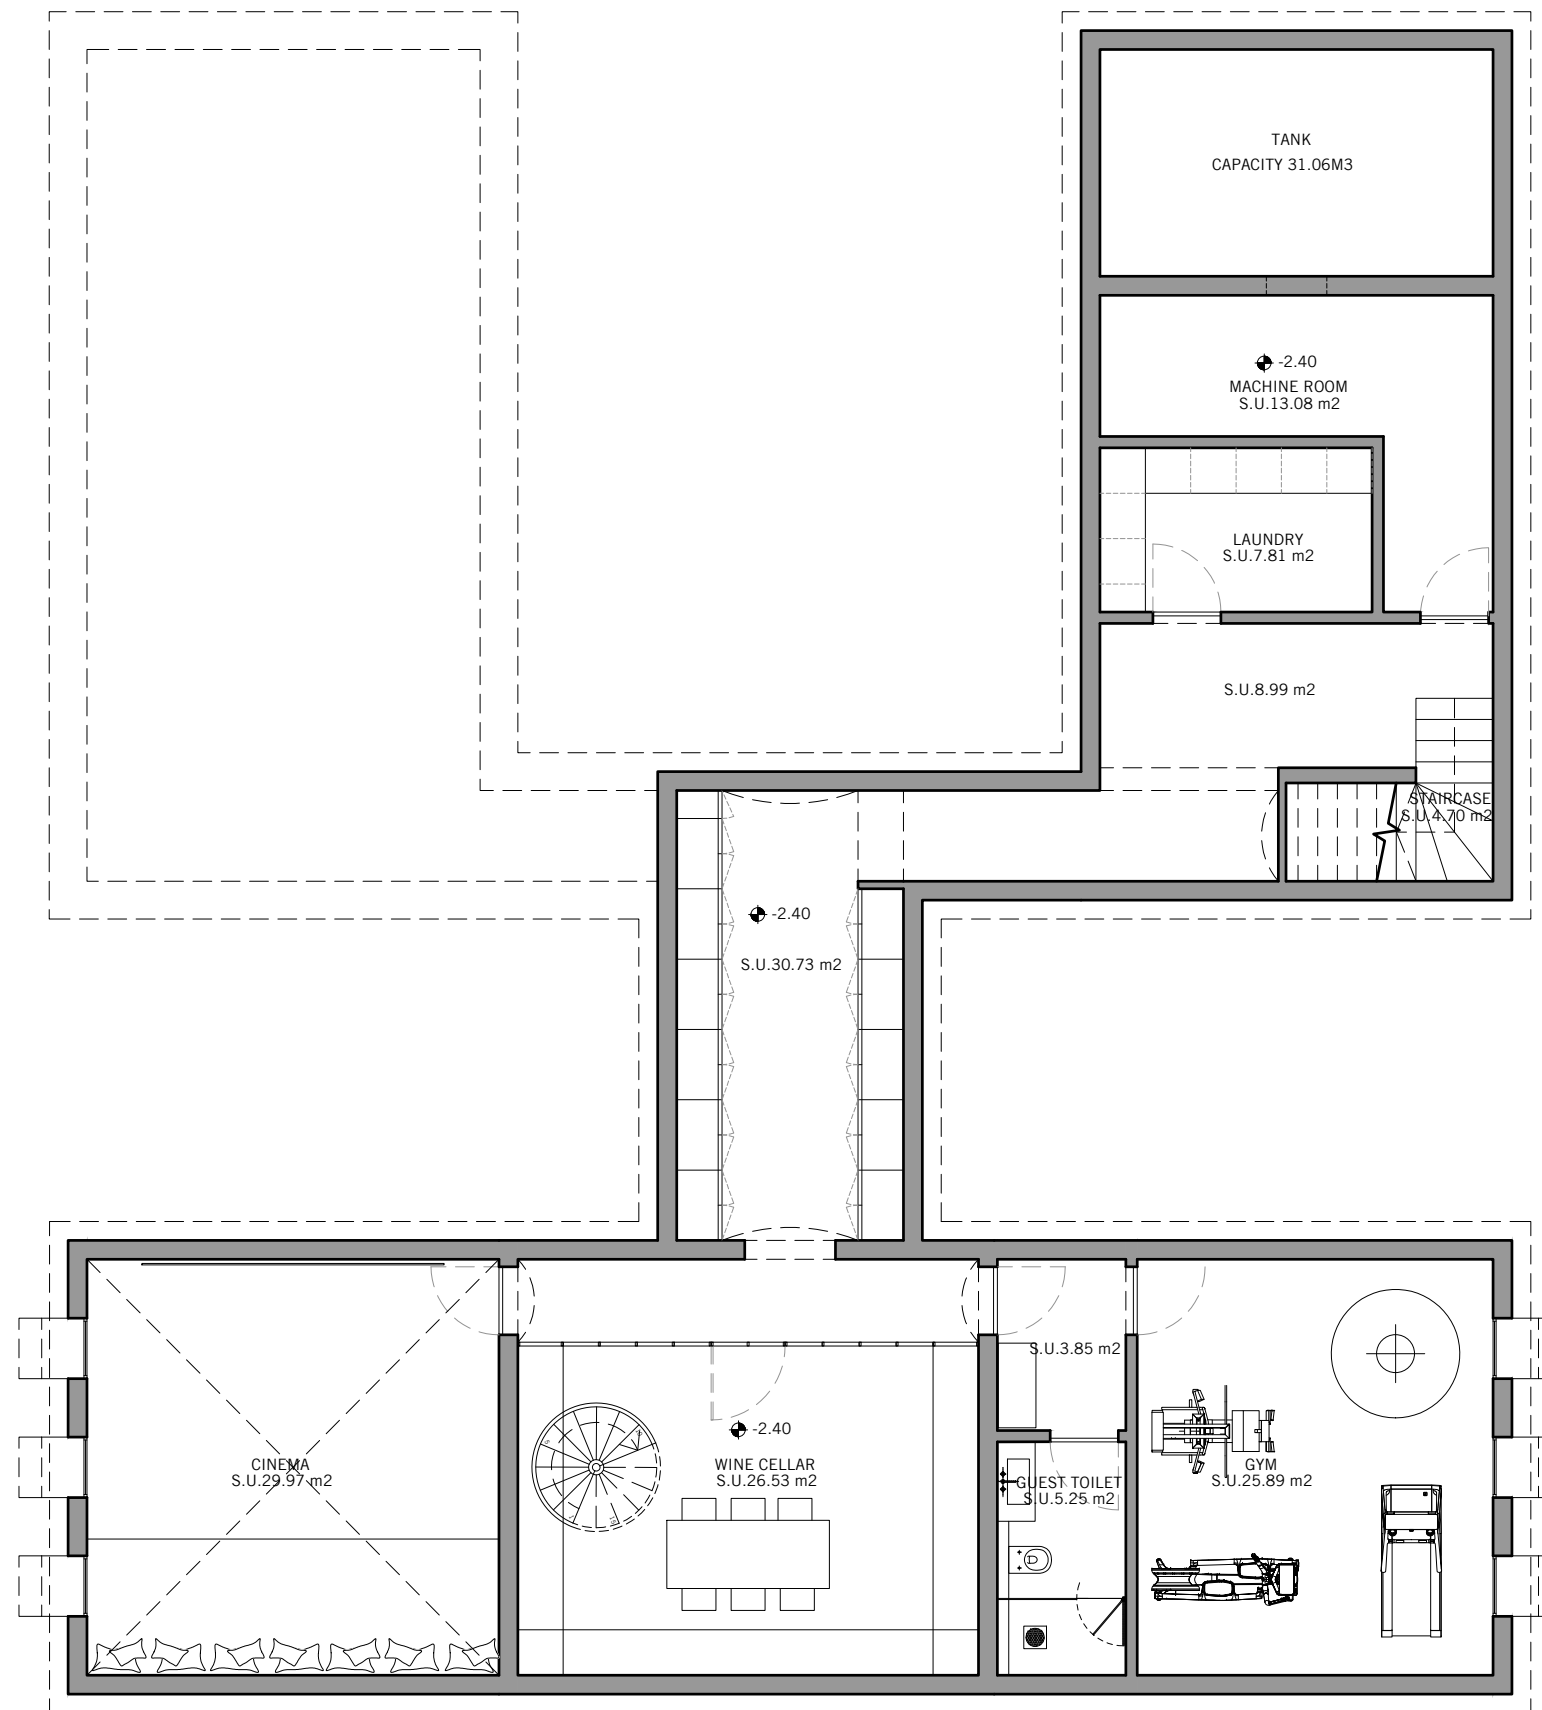

BASTIDAS
ARCHITECTURE

PLANS

TOTAL BUILDED SURFACE	
LAND TOTAL	34.882,00 M2
VINEYARD PLANTATION	13.353,00 M2
GROUND FLOOR	619,48 M2
FIRST FLOOR	40,18 M2
BASEMENT	413,37 M2
PÉRGOLA	193,75 M2
POOL 15,00x4,50M	67,50 M2
POOL HOUSE	40,00 M2
TOTAL HOUSING + BASEMENT	1.073,03 M2
TOTAL BUILT AREA	1.113,03 M2

LA BASTIDA B

BASTIDAS
ARCHITECTURE

ALZADO
FRONTAL

ALZADO
FRONTAL

ALZADO
LATERAL

ALZADO
LATERAL

SECCIÓN
TRANSVERSAL

SECCIÓN
TRANSVERSAL