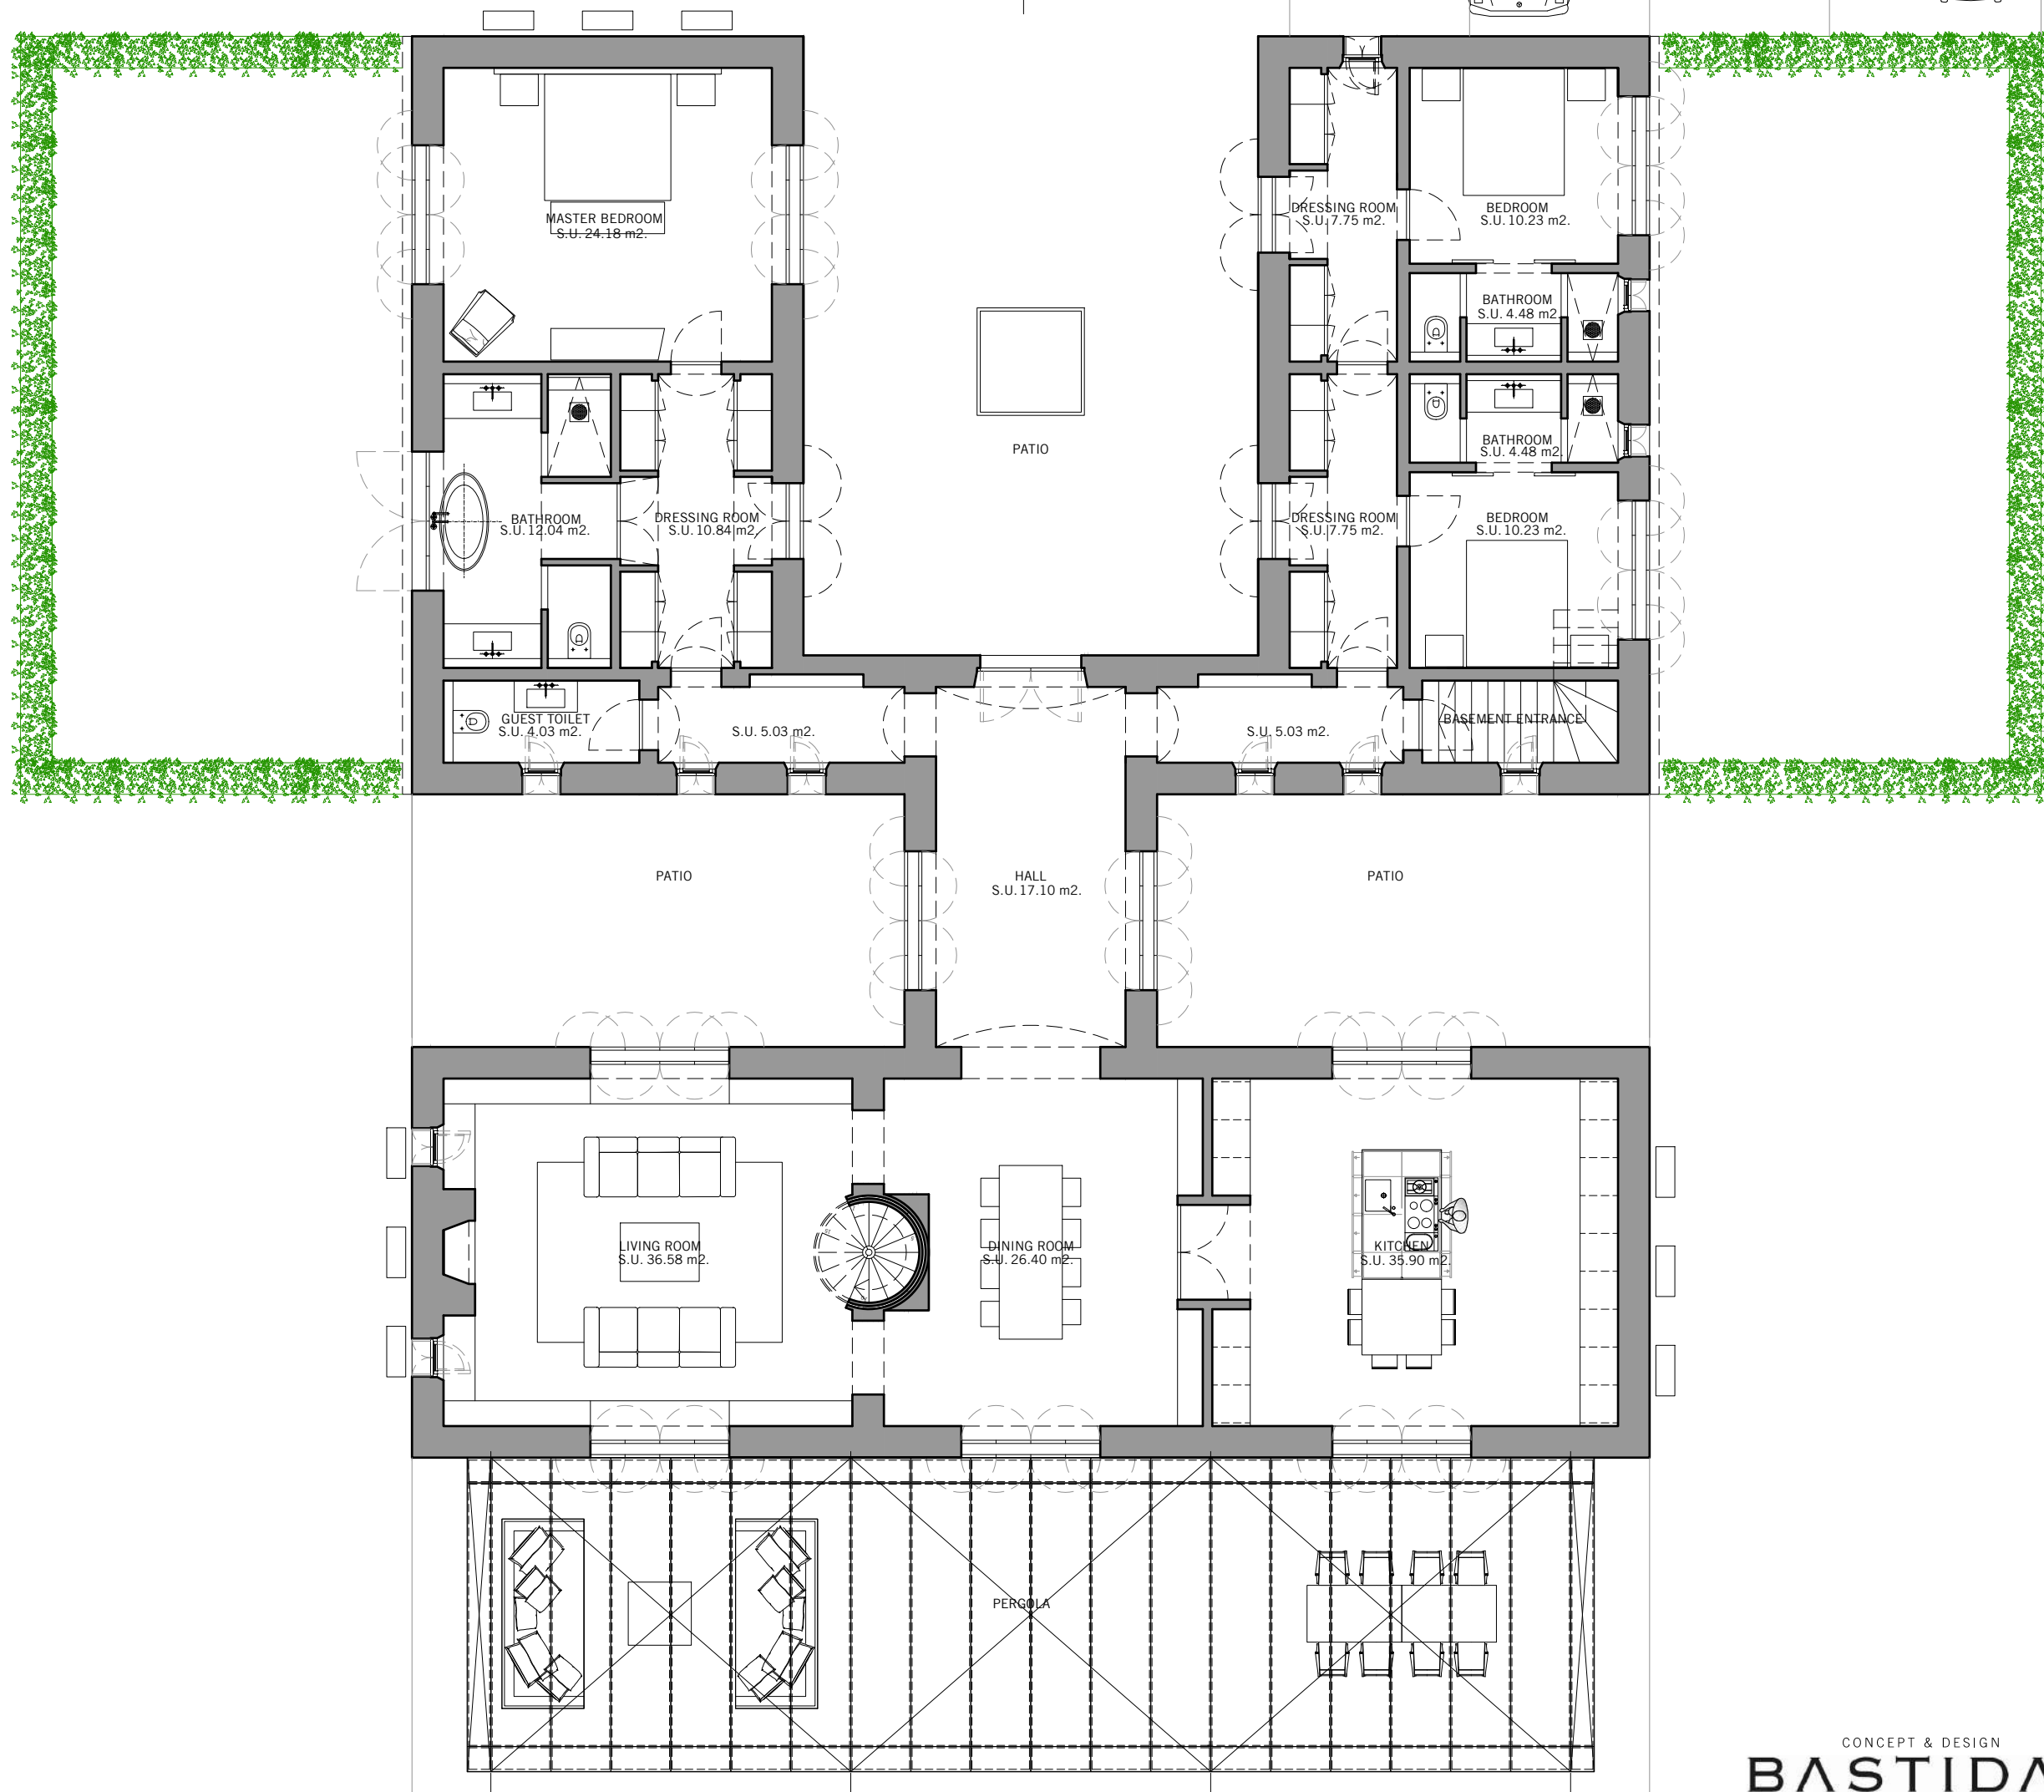

BASTIDAS
ARCHITECTURE

PLANS

TOTAL BUILDED SURFACE	
LAND TOTAL	34.882,00 M2
VINEYARD PLANTATION	13.353,00 M2
GROUND FLOOR	619,48 M2
FIRST FLOOR	40,18 M2
BASEMENT	413,37 M2
PÉRGOLA	193,75 M2
POOL 15,00x4,50M	67,50 M2
POOL HOUSE	40,00 M2
TOTAL HOUSING + BASEMENT	1.073,03 M2
TOTAL BUILT AREA	1.113,03 M2

LA BASTIDA B

BASTIDAS
ARCHITECTURE

ALZADO
FRONTAL

ALZADO
FRONTAL

ALZADO
LATERAL

ALZADO
LATERAL

SECCIÓN
TRANSVERSAL

SECCIÓN
TRANSVERSAL