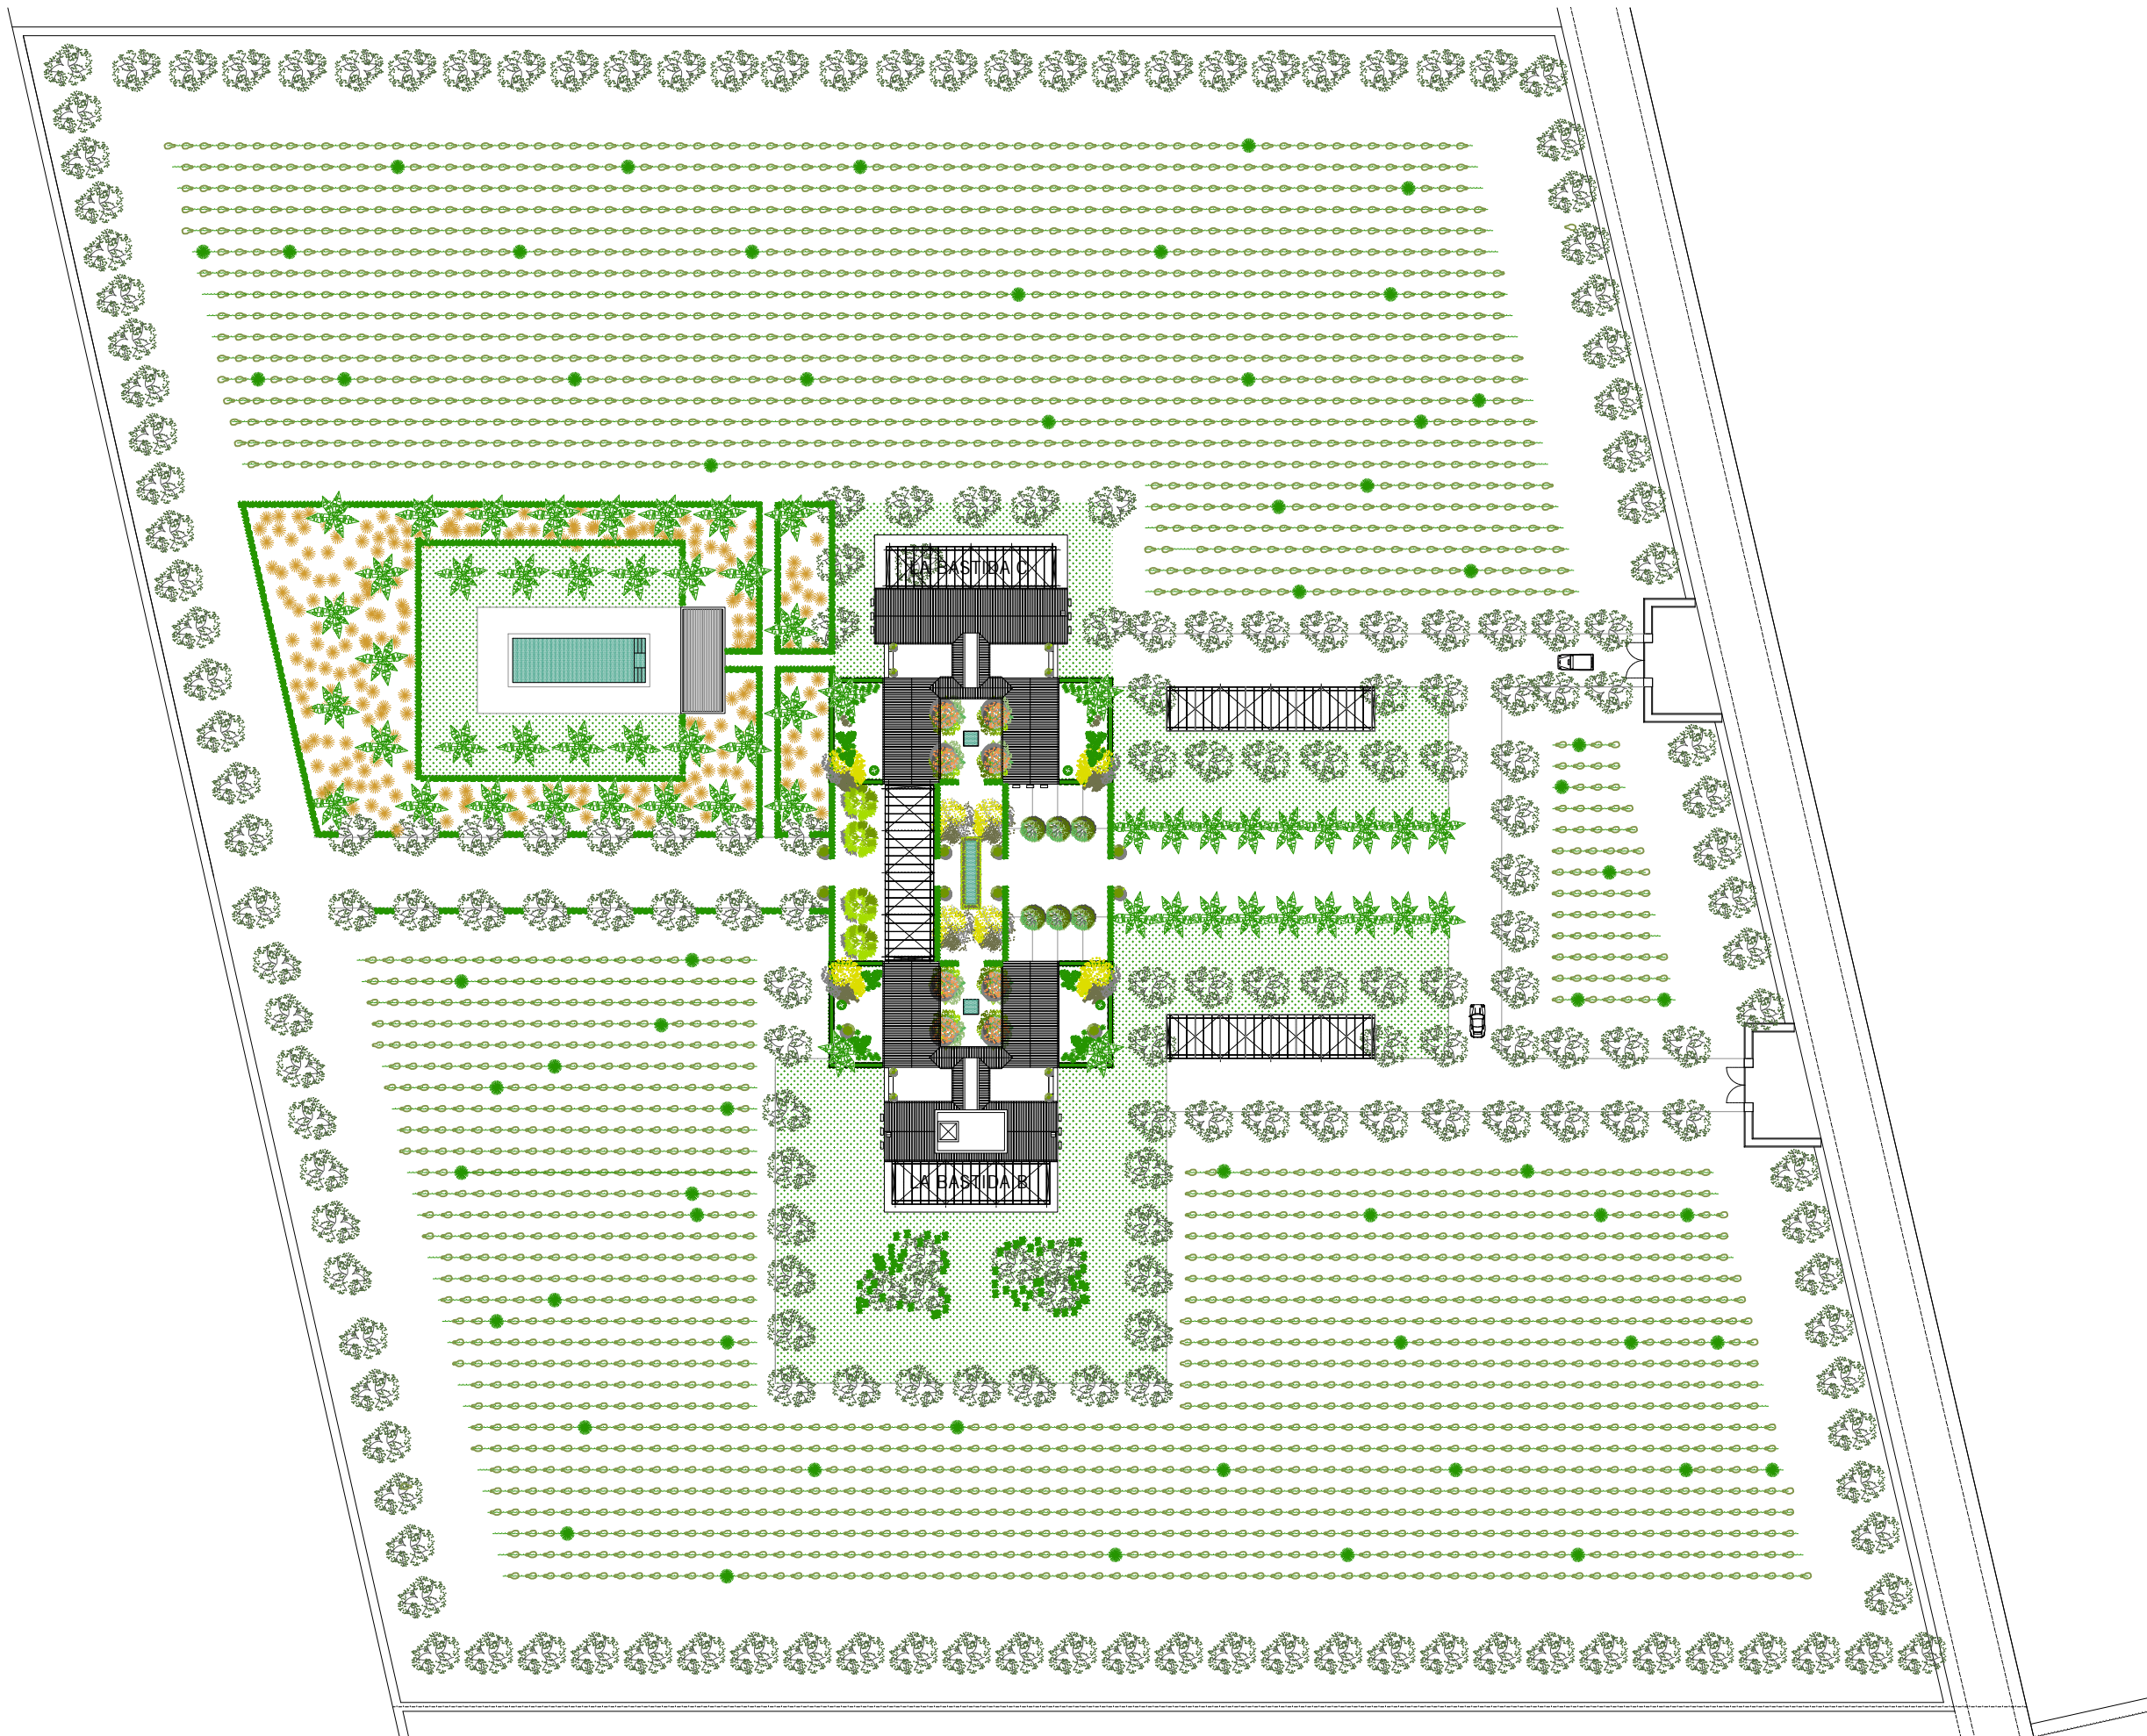

LA BASTIDA
MALLORCA - CAMPOS

BASTIDAS
ARCHITECTURE

PLOT LOCATION

-  DISTANCE TO AIRPORT 30MIN
-  DISTANCE TO PALMA 35MIN
-  DISTANCE TO CAMPOS 5MIN
-  DISTANCE TO SANTANYÍ 15MIN
-  DISTANCE TO ES TRENC 5MIN
-  DISTANCE TO SA RAPITA 5MIN

BASTIDAS
ARCHITECTURE

PLANS

TOTAL BUILDED SURFACE	
LAND TOTAL	34.882,00 M2
VINEYARD PLANTATION	13.353,00 M2
GROUND FLOOR	619,48 M2
FIRST FLOOR	40,18 M2
BASEMENT	413,37 M2
PÉRGOLA	193,75 M2
POOL 15,00x4,50M	67,50 M2
POOL HOUSE	40,00 M2
TOTAL HOUSING + BASEMENT	1.073,03 M2
TOTAL BUILT AREA	1.113,03 M2