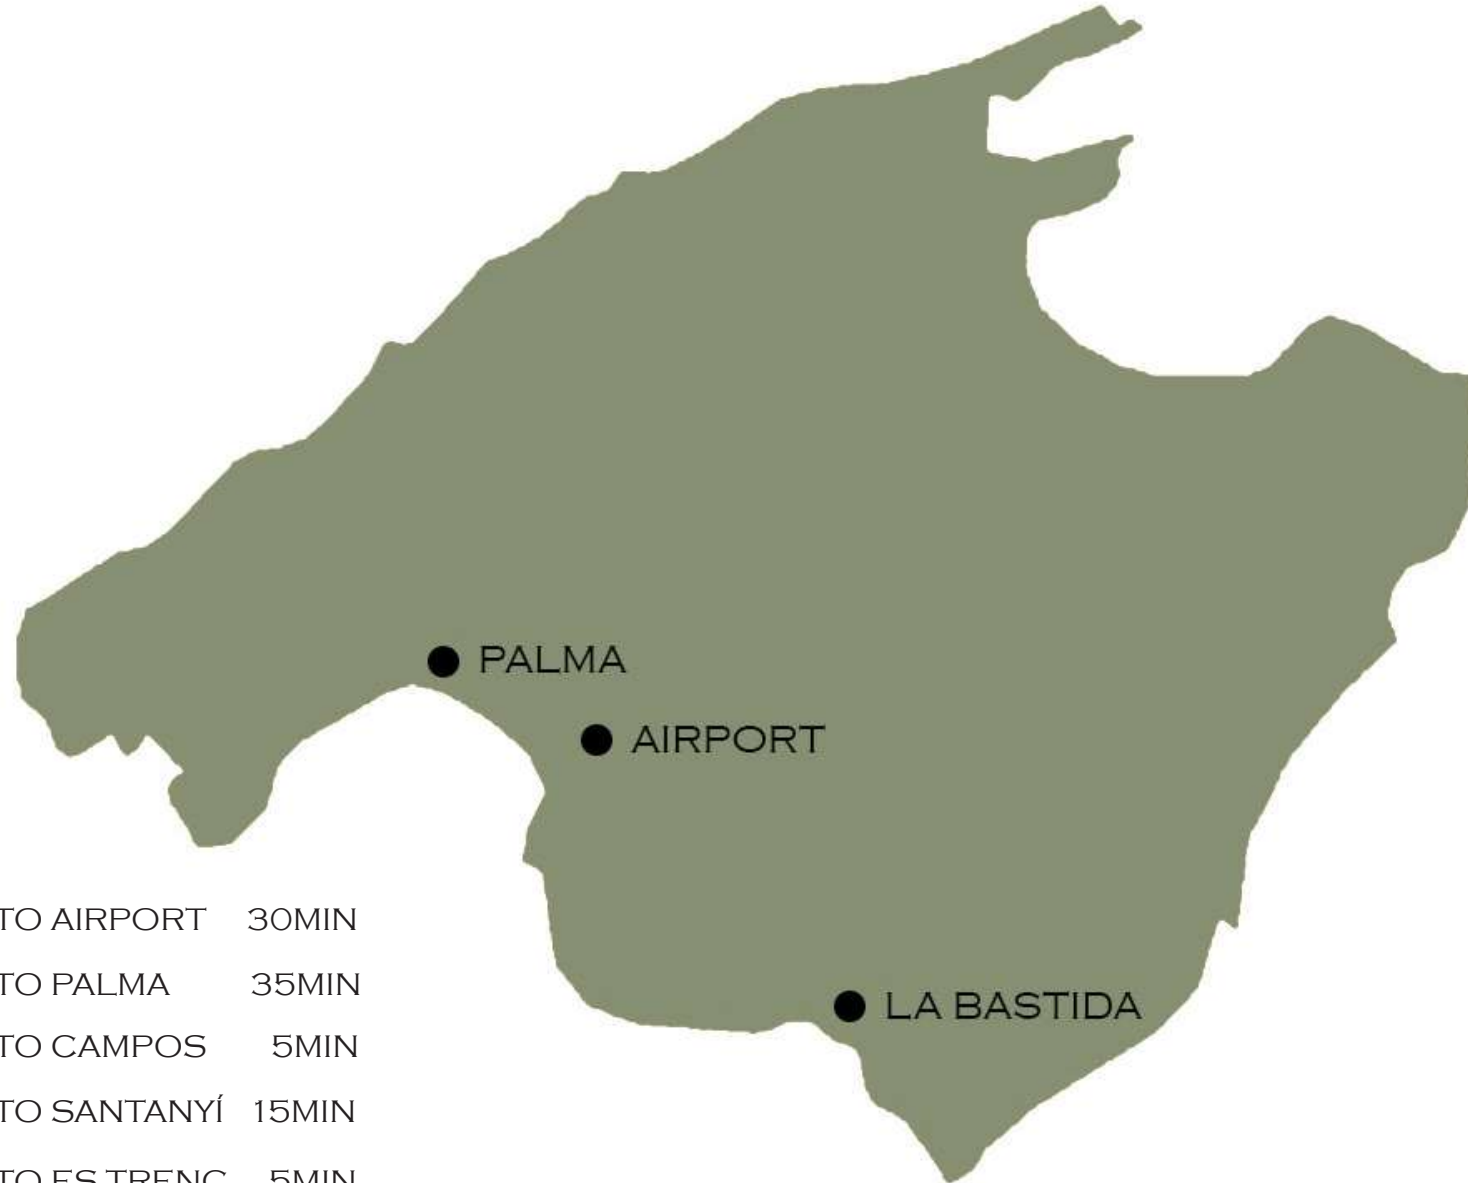

LA BASTIDA
MALLORCA - CAMPOS

BASTIDAS
ARCHITECTURE

PLOT LOCATION

-  DISTANCE TO AIRPORT 30MIN
-  DISTANCE TO PALMA 35MIN
-  DISTANCE TO CAMPOS 5MIN
-  DISTANCE TO SANTANYÍ 15MIN
-  DISTANCE TO ES TRENC 5MIN
-  DISTANCE TO SA RAPITA 5MIN